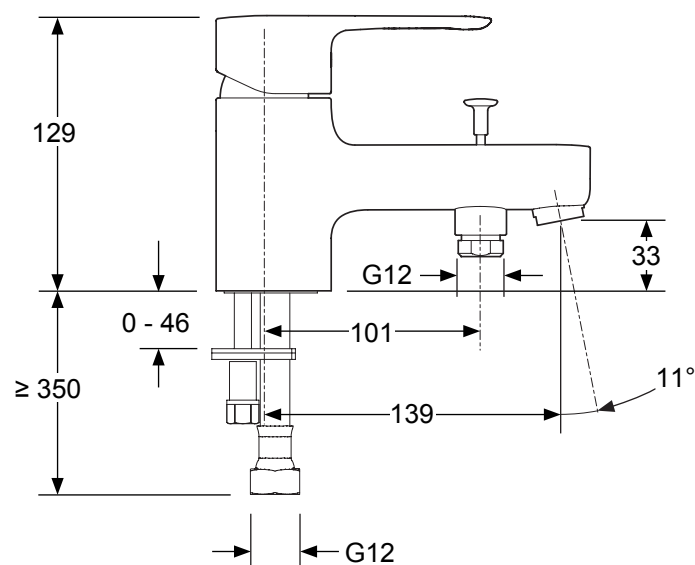

July™ Single-Lever Monobloc Bath / Shower Mixer

16044W-4

Product Description: July single-lever monobloc bath/shower mixer

Colour/Finish: Polished chrome

Material: Brass body

Minimum Pressure: 0.5 bar

Product Weight (kg): 1.8

Fixings Included: Yes

Guarantee (Years): 5

Flow Diagram

Additional Information: KOHLER® finishes resist corrosion and tarnishing, whilst solid brass construction ensures durability and reliability.

Dimensions (mm):