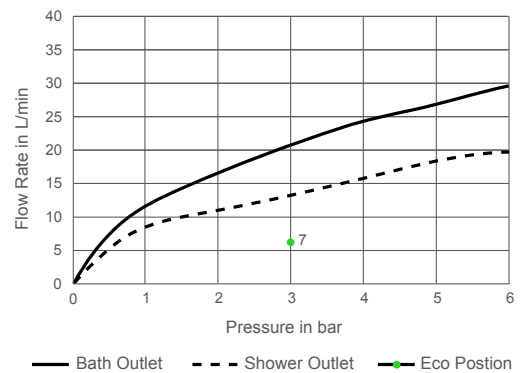

July™ Single-Lever Monobloc Bath / Shower Mixer

16044W-4

Product Description: July single-lever monobloc bath/shower mixer

Colour/Finish: Polished chrome

Material: Brass body

Minimum Pressure: 0.5 bar

Product Weight (kg): 1.8

Fixings Included: Yes

Guarantee (Years): 5

Flow Diagram

Additional Information: KOHLER® finishes resist corrosion and tarnishing, whilst solid brass construction ensures durability and reliability.

Dimensions (mm):